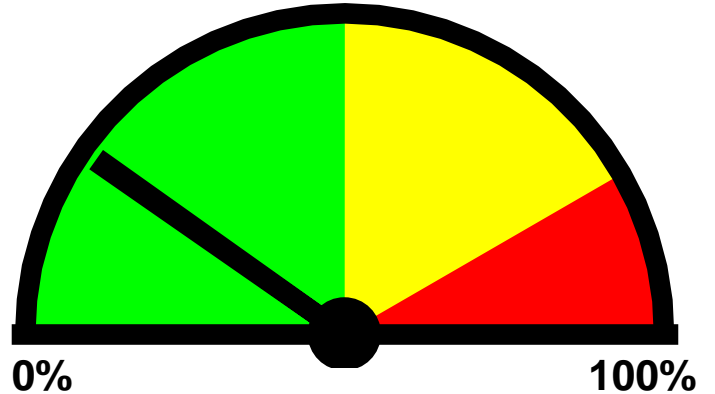

**Camden Police Department**

31 Washington Street  
Camden, ME 04843

**Speed Enforcement Evaluator**

**Location:**  
**72 Mechanic St**

**Total Percentage of Enforceable Violations**

**GPS:**  
0' 0.0000 South  
0' 0.0000 East

**Closest Cross Street:**

**Analysis Dates:**  
Thursday, June 18, 2020  
Tuesday, June 23, 2020

**Installed By:**  
Sgt Allen Weaver

**Requested By:**

**0%** **100%**  
**Posted Speed Limit:** 30 MPH  
**Enforcement Tolerance:** 6 MPH  
**Enforcement Limit:** 37 MPH & Up  
**Percentage Above Limit:** 19.6%  
**Enforcement Rating:** **LOW**