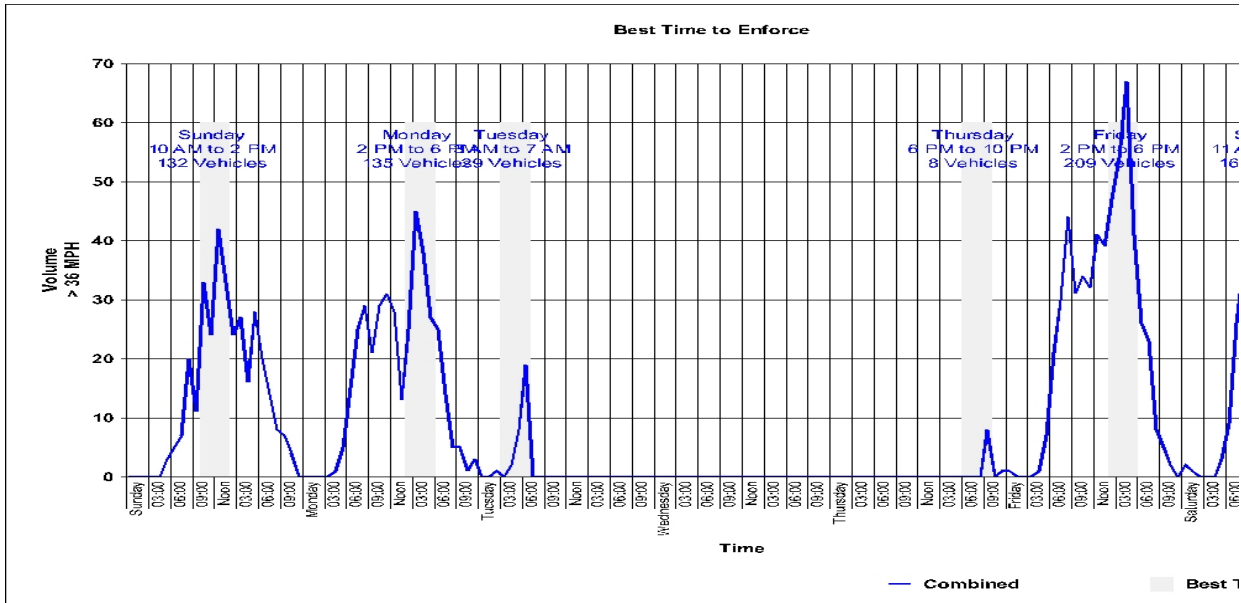

## Best Times for Enforcement

**Location:**  
**72 Mechanic St**

**GPS:**  
Not Available

**Closest Cross Street:**

**Analysis Dates:**  
Thursday, June 18, 2020  
Tuesday, June 23, 2020

**Equipment Used:**

**Installed By:**  
Sgt Allen Weaver

**Requested By:**

|            |  |
|------------|--|
| <b>Sun</b> | <b>Combined: 10 AM to 2 PM</b><br>Lane1: 10 AM to 2 PM<br>Lane2: 10 AM to 2 PM |
| <b>Mon</b> | <b>Combined: 2 PM to 6 PM</b><br>Lane1: 2 PM to 6 PM<br>Lane2: 3 PM to 7 PM    |
| <b>Tue</b> | <b>Combined: 3 AM to 7 AM</b><br>Lane1: 3 AM to 7 AM<br>Lane2: 3 AM to 7 AM    |
| <b>Wed</b> |  |
| <b>Thu</b> | <b>Combined: 6 PM to 10 PM</b><br>Lane1: 6 PM to 10 PM<br>Lane2: 6 PM to 10 PM |
| <b>Fri</b> | <b>Combined: 2 PM to 6 PM</b><br>Lane1: 2 PM to 6 PM<br>Lane2: 1 PM to 5 PM    |
| <b>Sat</b> | <b>Combined: 11 AM to 3 PM</b><br>Lane1: 8 AM to Noon<br>Lane2: 11 AM to 3 PM  |