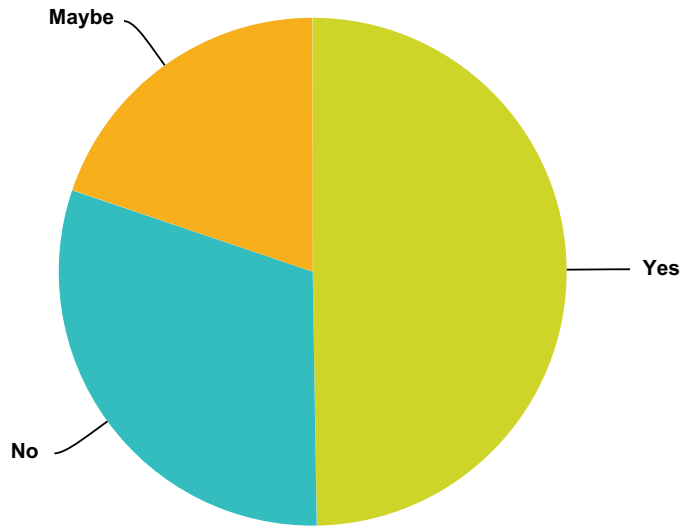

Q2 Are you in favor of a marijuana store locating anywhere in the City of Rockland?

Answered: 197 Skipped: 0

Answer Choices	Responses	
Yes	49.75%	98
No	30.46%	60
Maybe	19.80%	39
Total		197