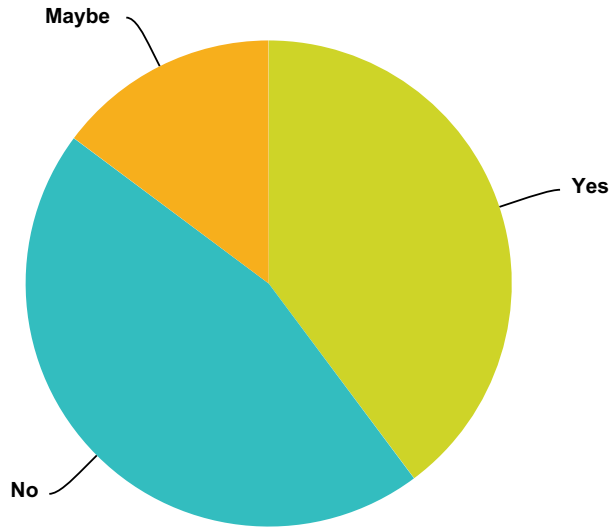

Q1 Are you in favor of a marijuana store locating in the downtown district in the City of Rockland?

Answered: 196 Skipped: 1

Answer Choices	Responses	
Yes	39.80%	78
No	45.41%	89
Maybe	14.80%	29
Total		196