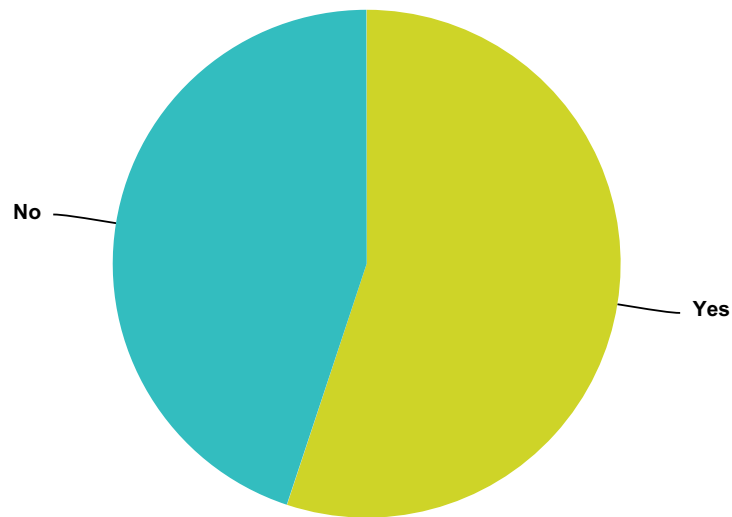

Q1 Are you in favor of a marijuana store locating in the downtown district in the City of Rockland?

Answered: 196 Skipped: 1

Answer Choices	Responses	
Yes	39.80%	78
No	45.41%	89
Maybe	14.80%	29
Total		196

Q2 Are you in favor of a marijuana store locating anywhere in the City of Rockland?

Answered: 197 Skipped: 0

Answer Choices	Responses	
Yes	49.75%	98
No	30.46%	60
Maybe	19.80%	39
Total		197

Q3 Do you own and/or manage a business in Downtown Rockland?

Answered: 196 Skipped: 1

Answer Choices	Responses
Yes	55.10% 108
No	44.90% 88
Total	196