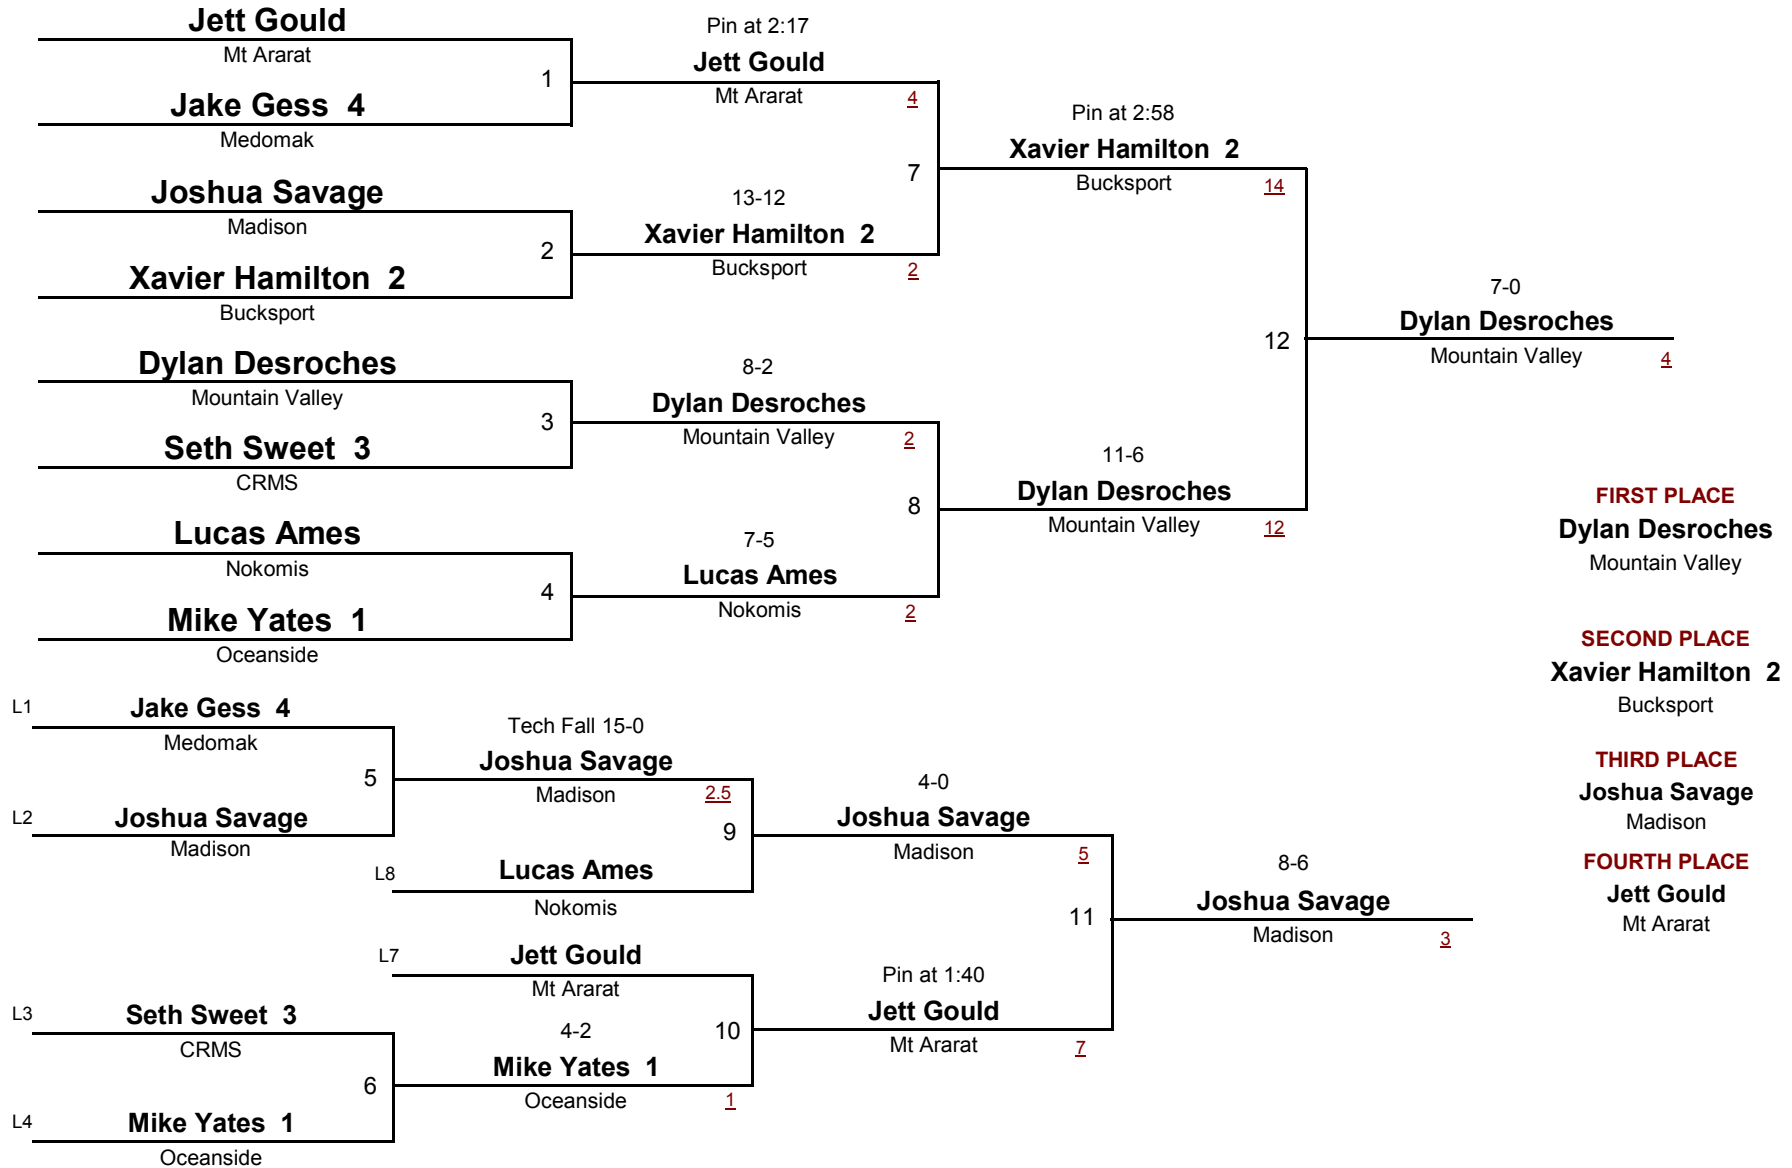

2015 PTWL Championships

March 28, 2015

MIDDLE SCHOOL

DIVISION

123

WEIGHT

2015 PTWL Championships

March 28, 2015