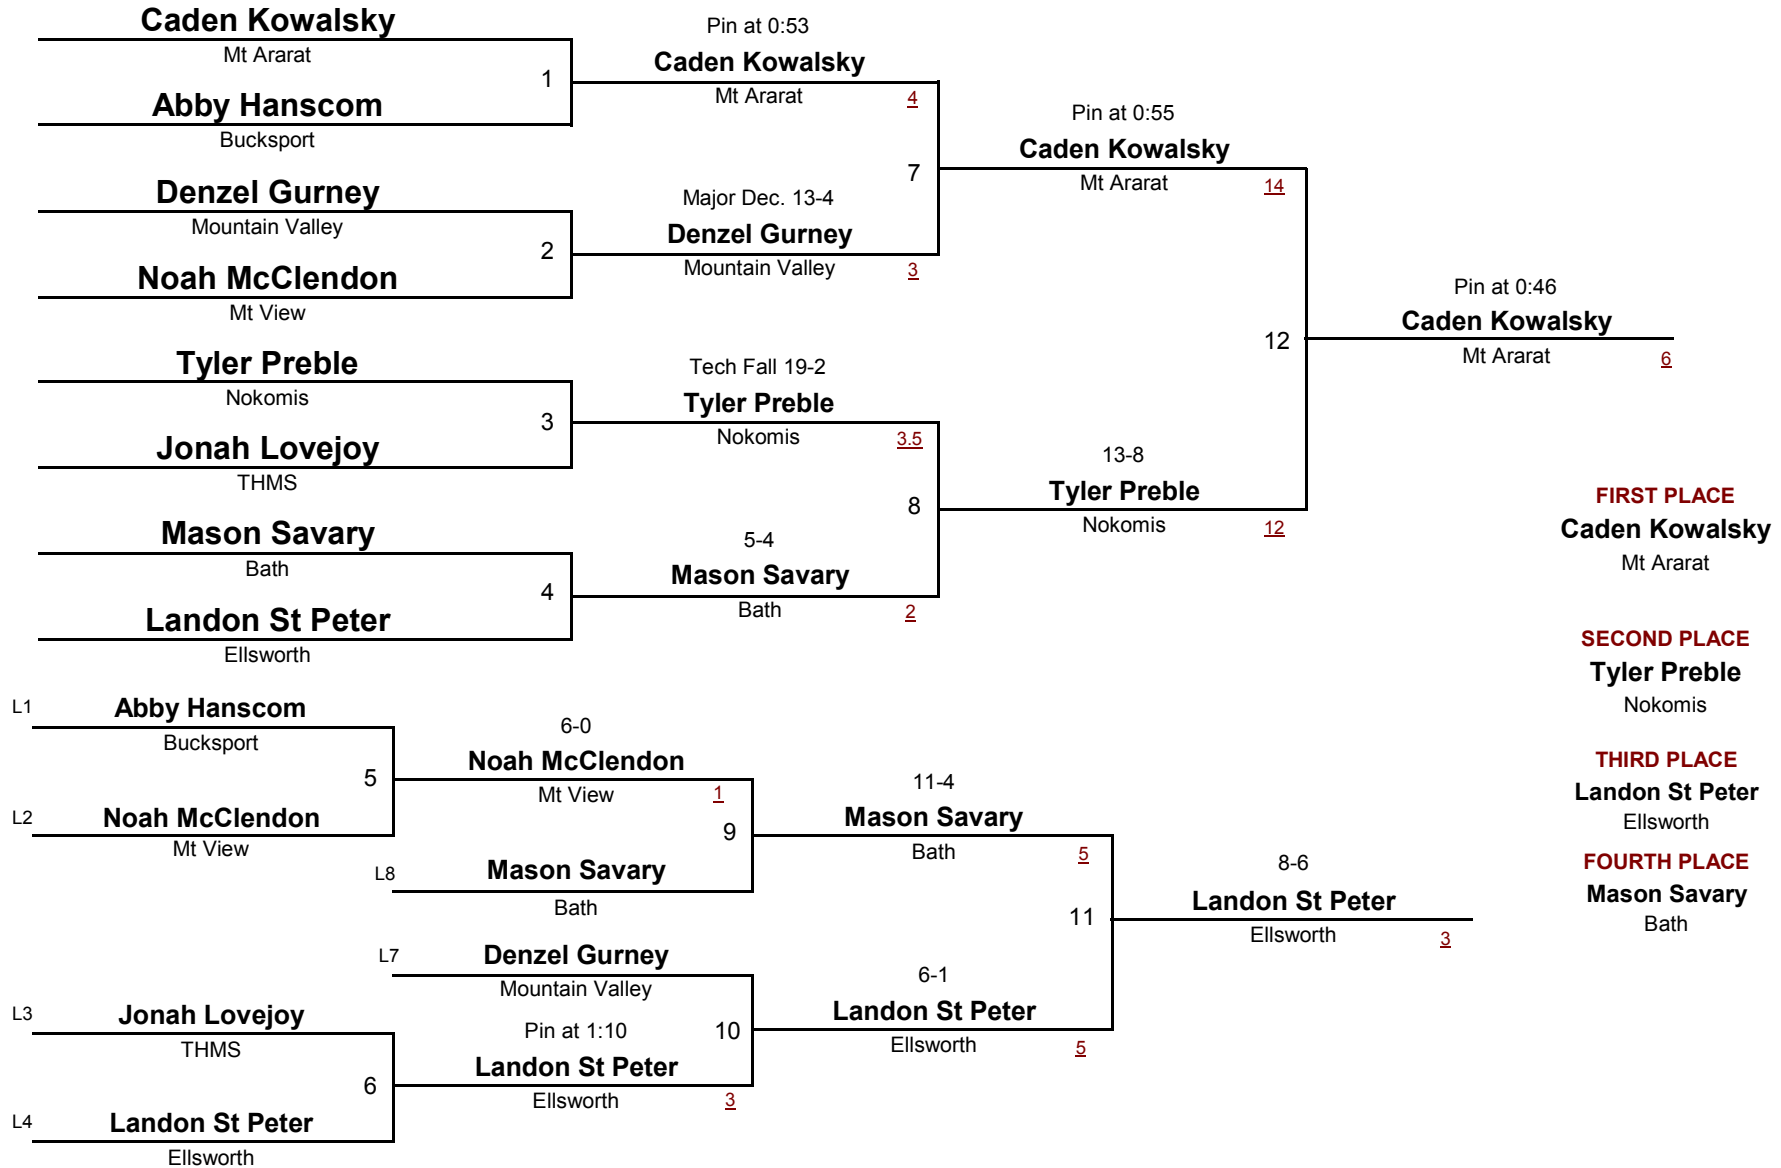

MIDDLE SCHOOL

87

2015 PTWL Championships

DIVISION

WEIGHT

March 28, 2015