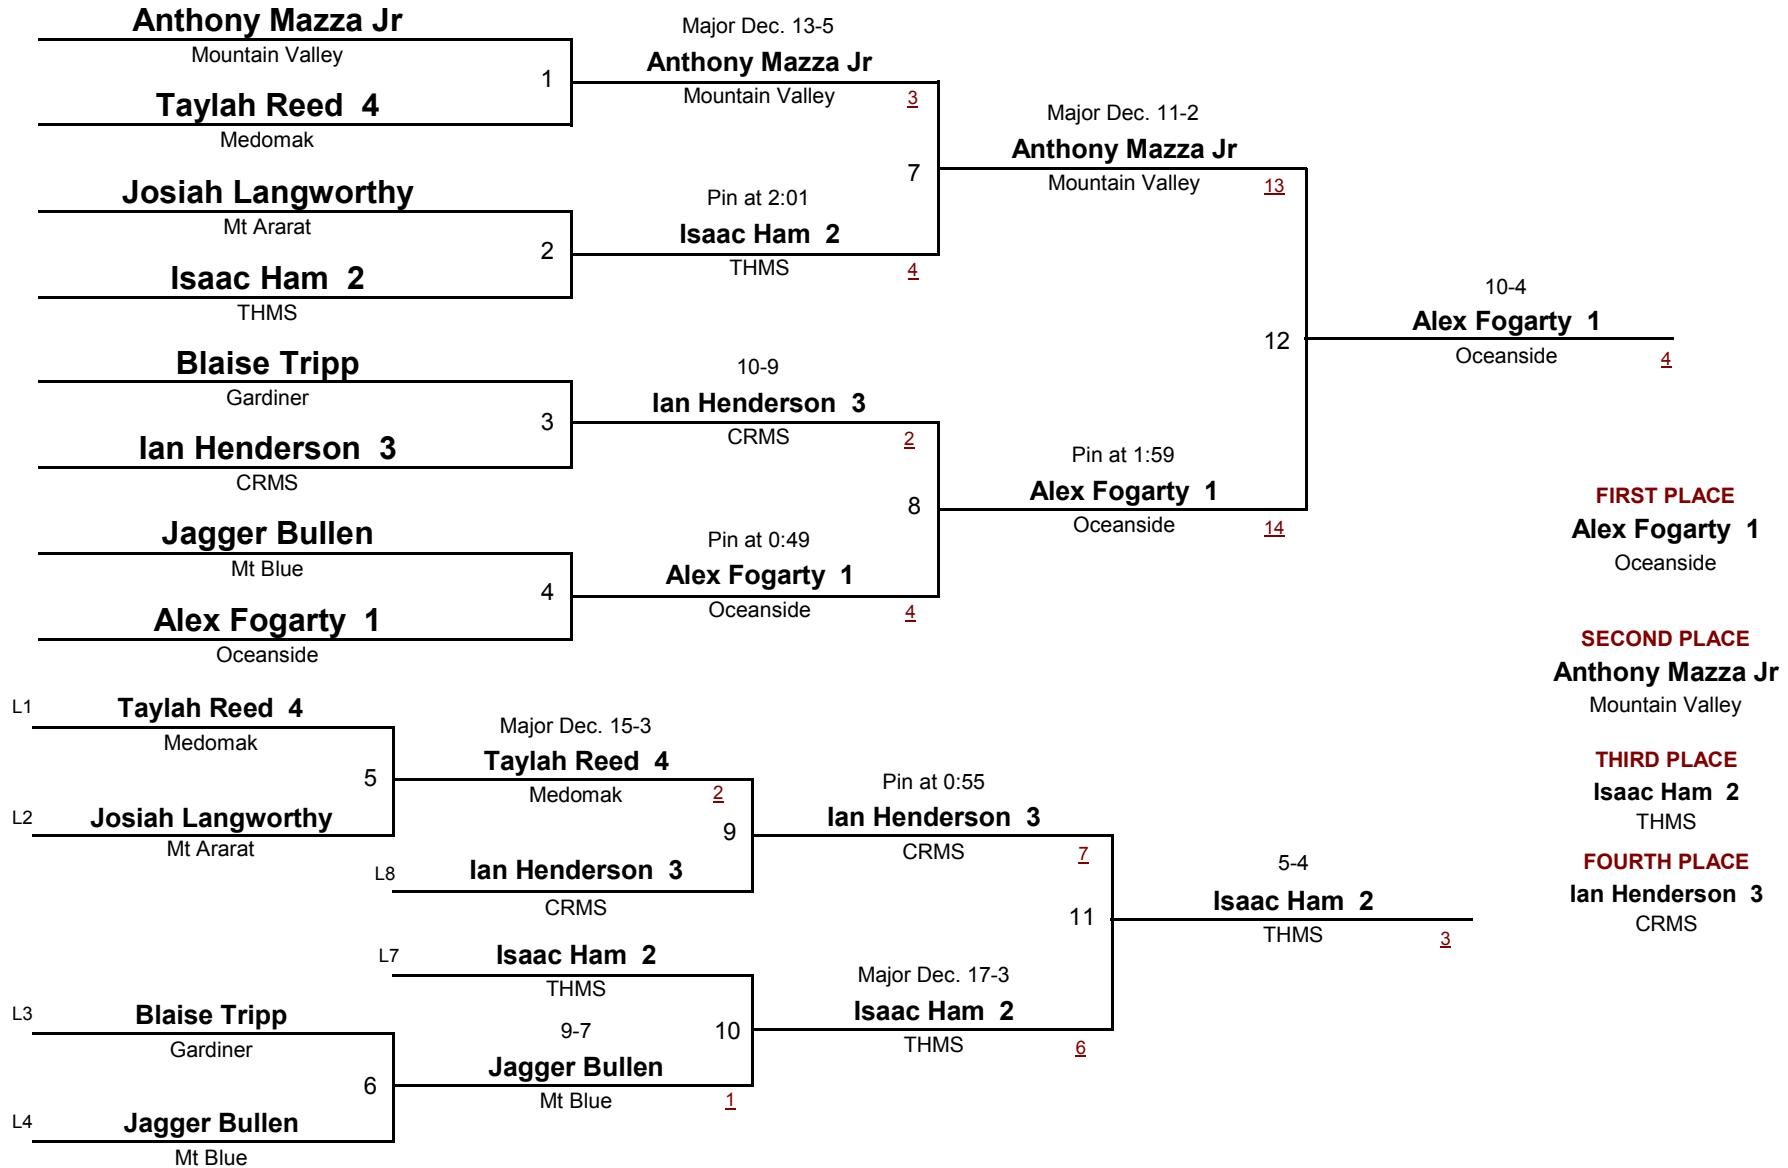

WEIGHT

March 28, 2015

MIDDLE SCHOOL

DIVISION

99

WEIGHT

2015 PTWL Championships

March 28, 2015