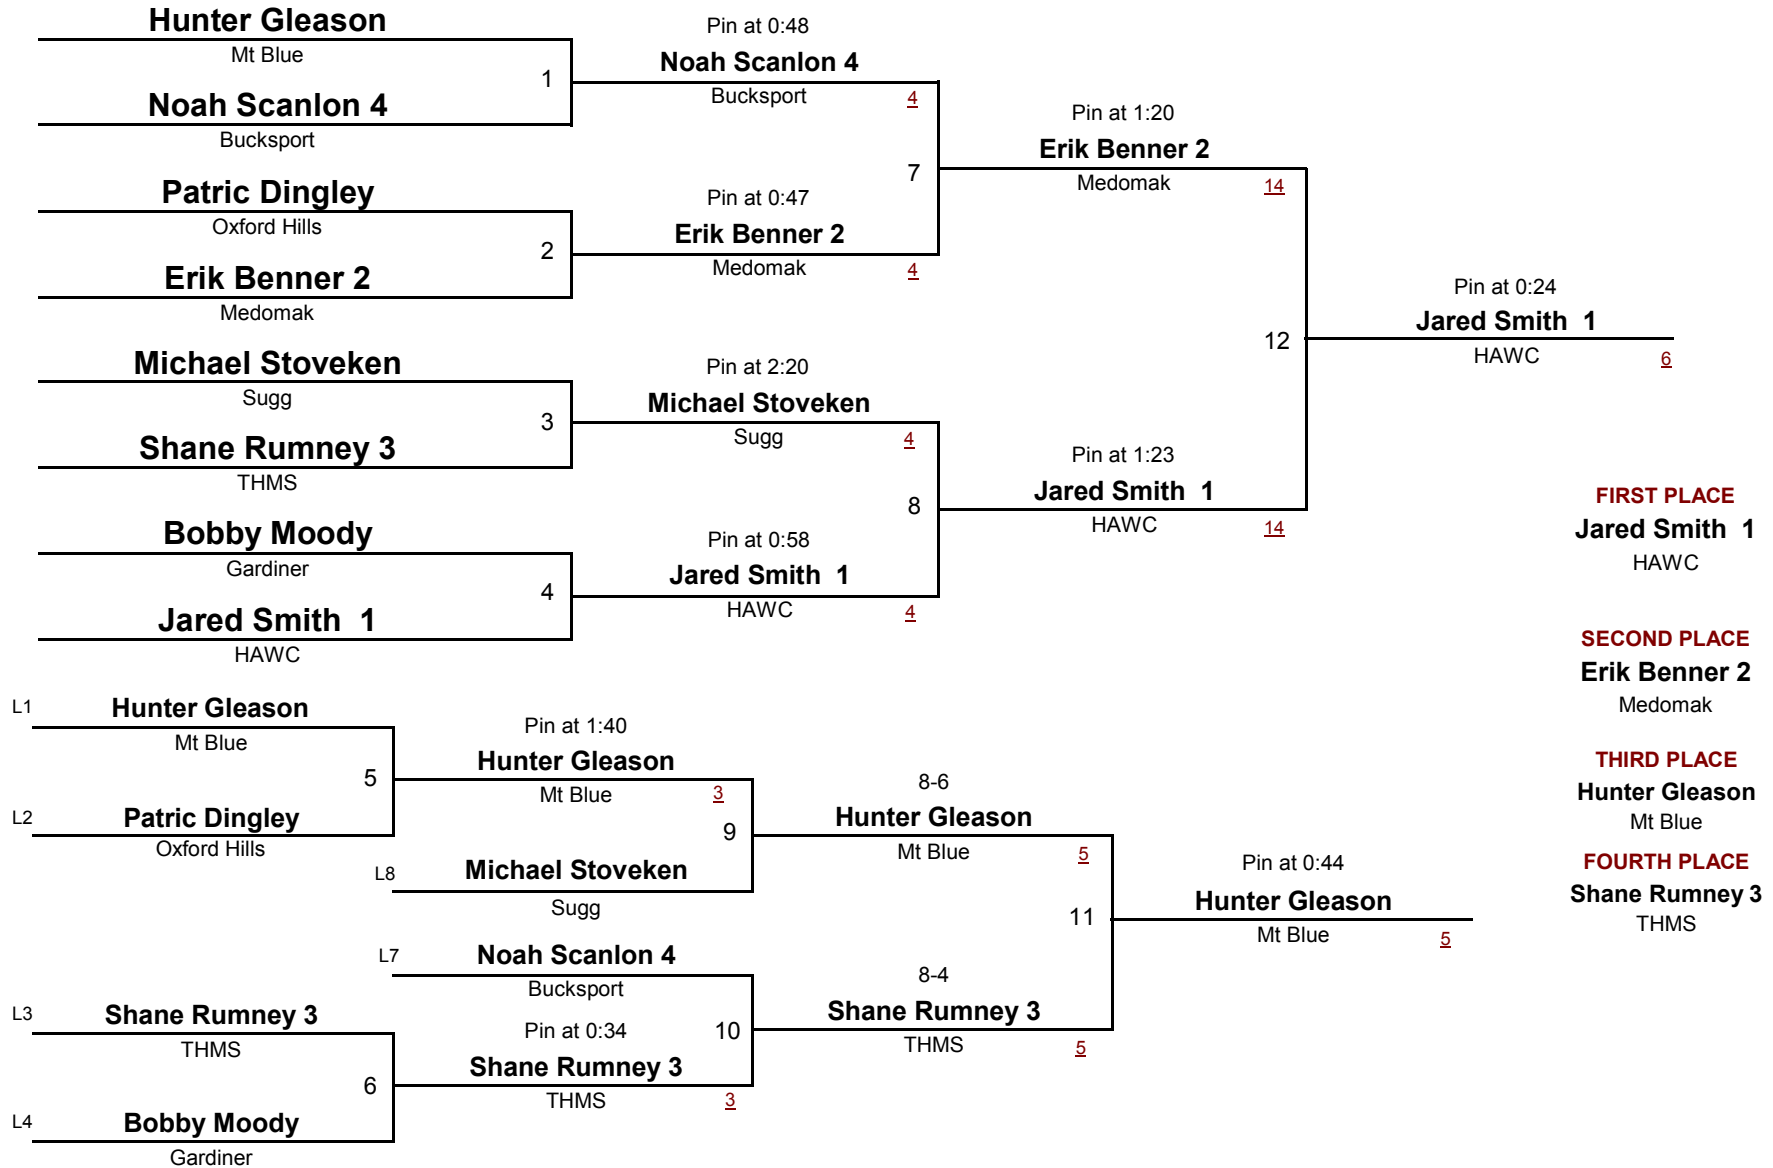

MIDDLE SCHOOL

DIVISION

195

WEIGHT

2015 PTWL Championships

March 28, 2015