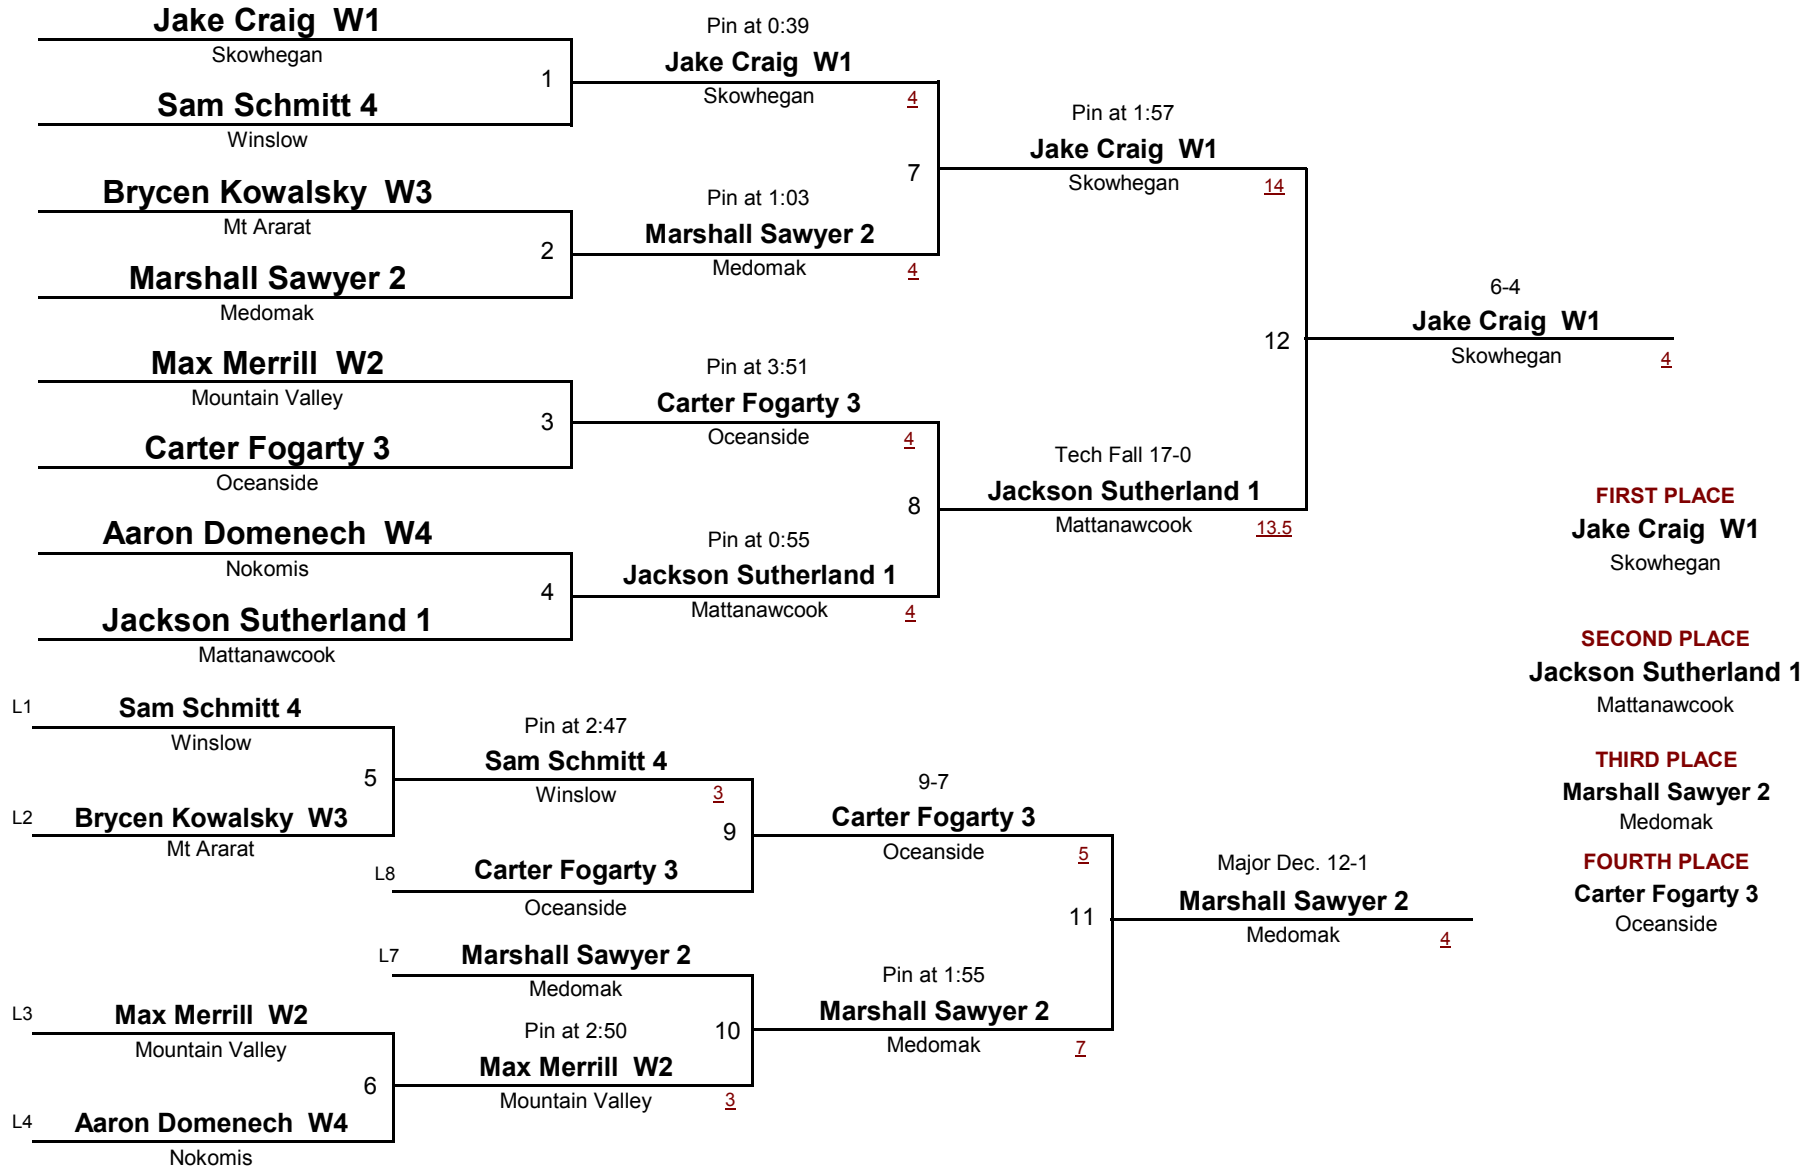

MIDDLE SCHOOL

DIVISION

75

WEIGHT

2015 PTWL Championships

March 28, 2015

MIDDLE SCHOOL

87