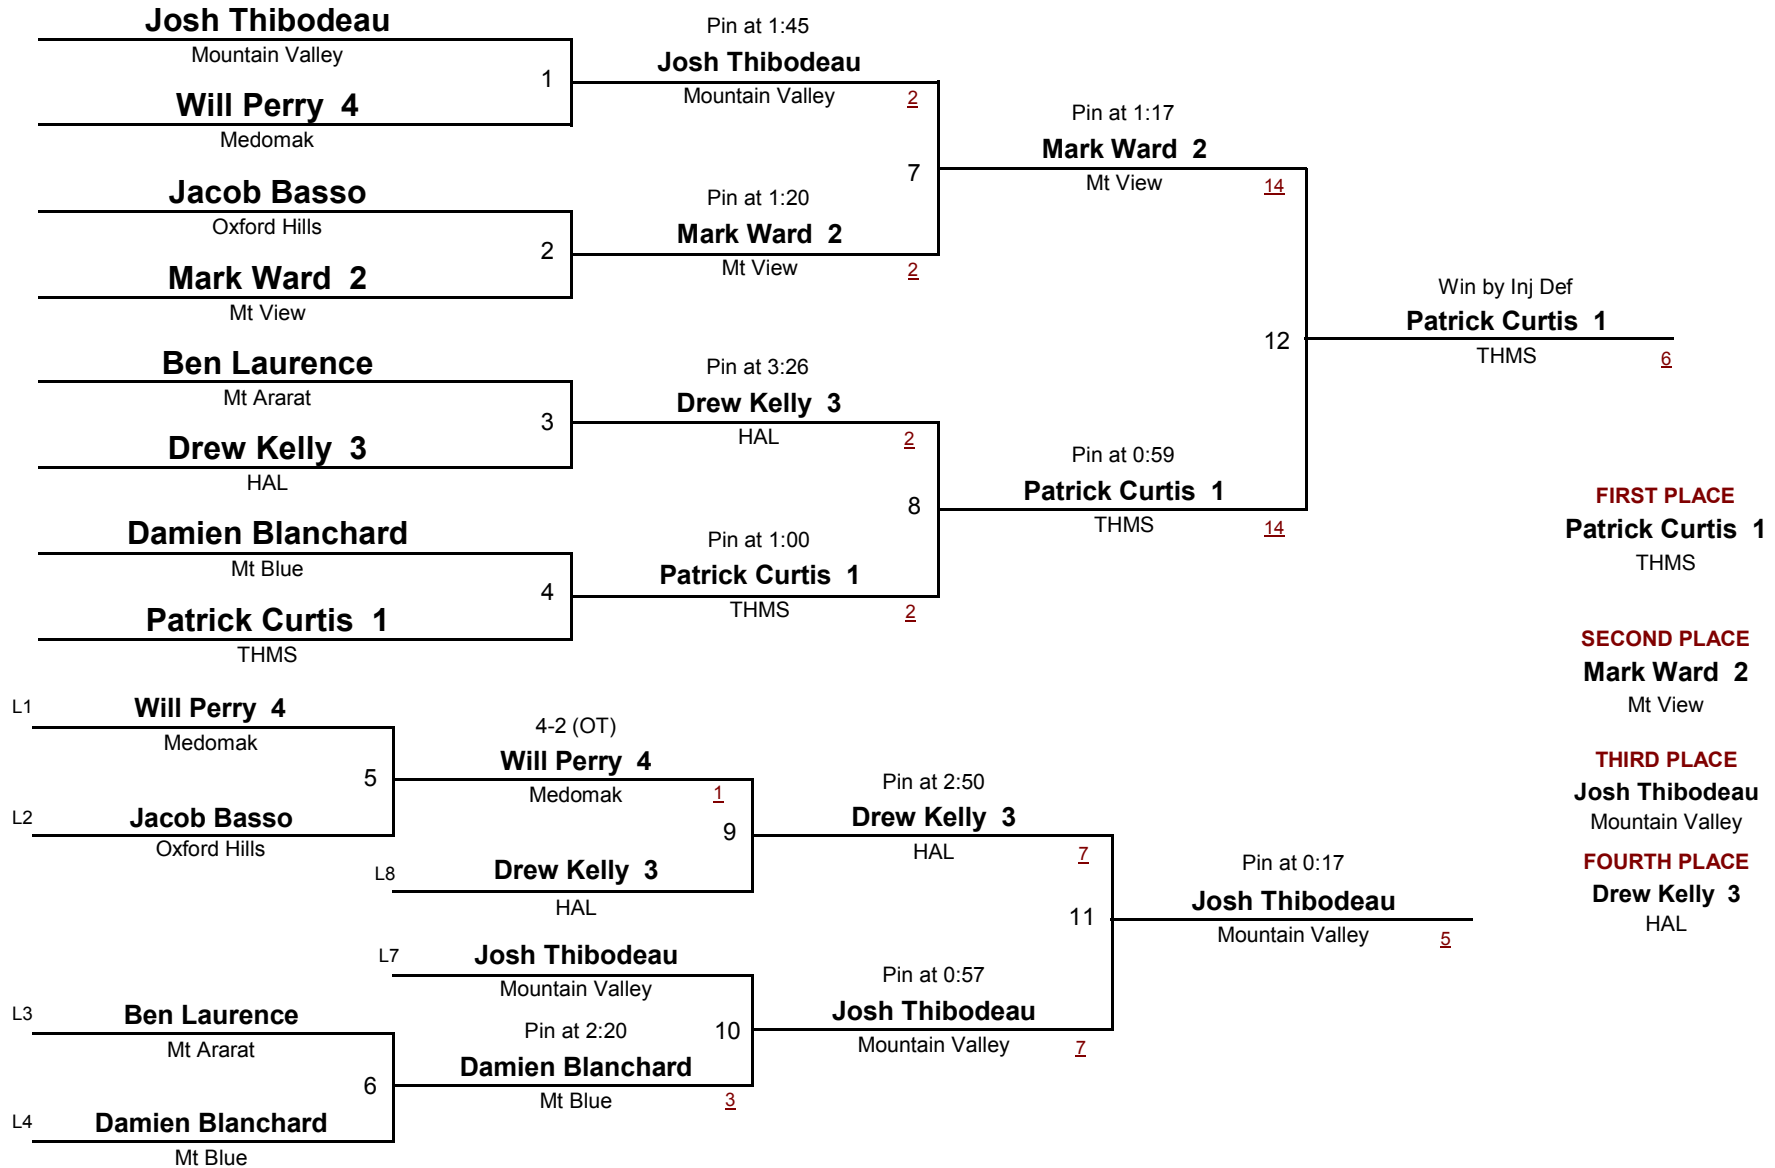

MIDDLE SCHOOL

111

2015 PTWL Championships

DIVISION

WEIGHT

March 28, 2015