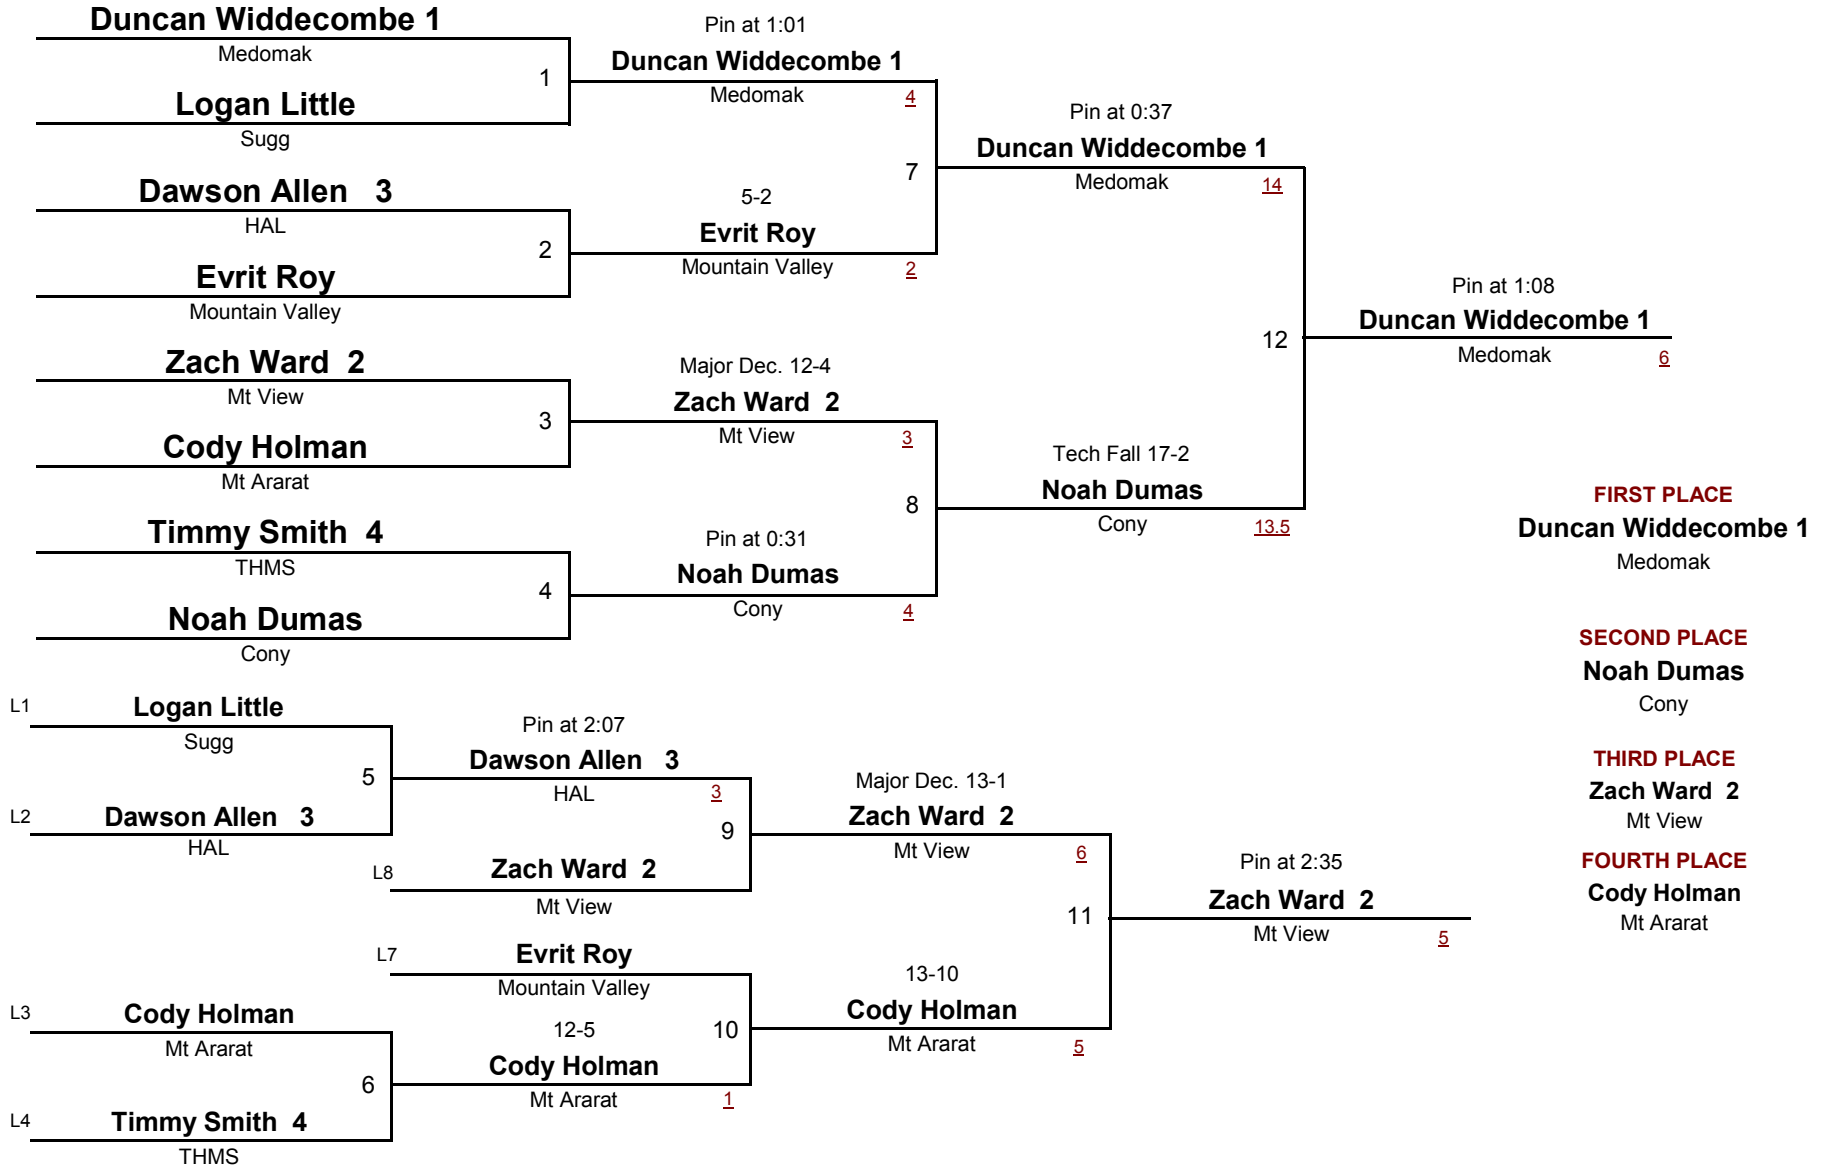

MIDDLE SCHOOL

93

2015 PTWL Championships

DIVISION

WEIGHT

March 28, 2015