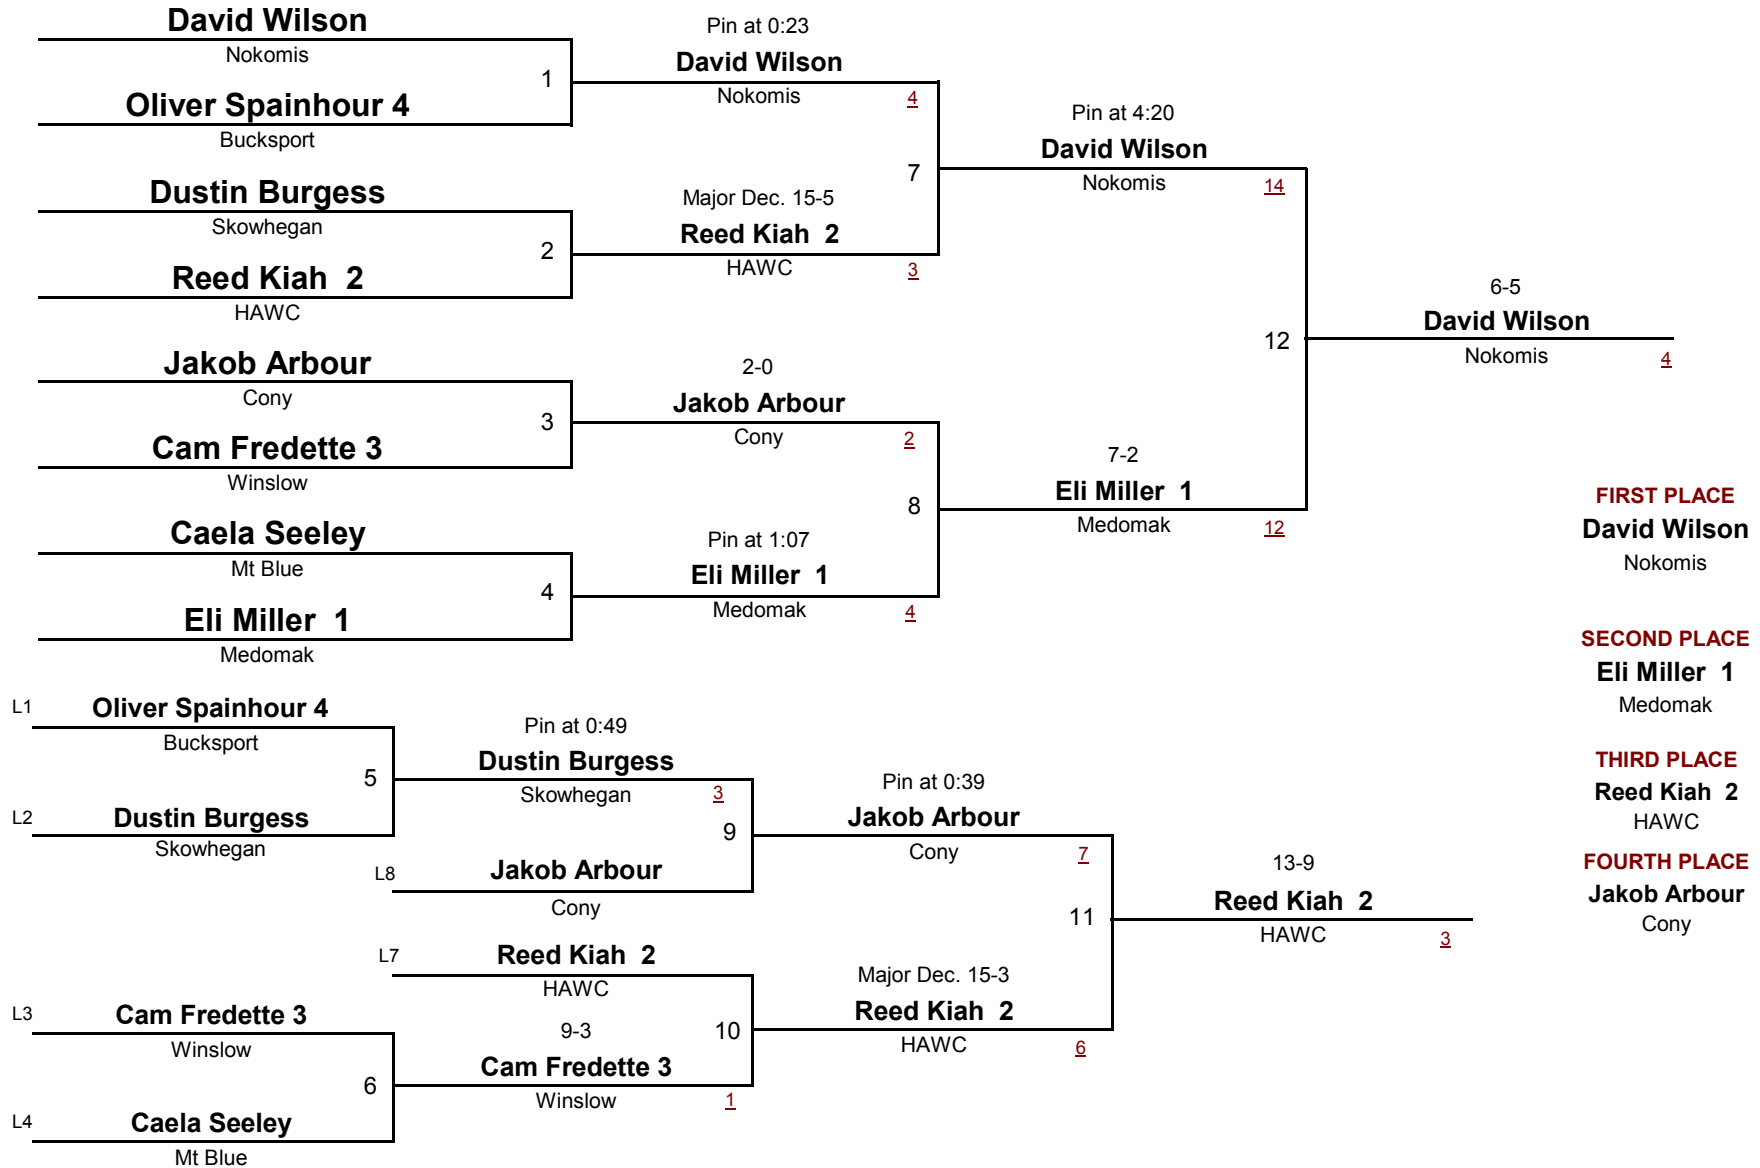

MIDDLE SCHOOL

DIVISION

137

WEIGHT

2015 PTWL Championships

March 28, 2015