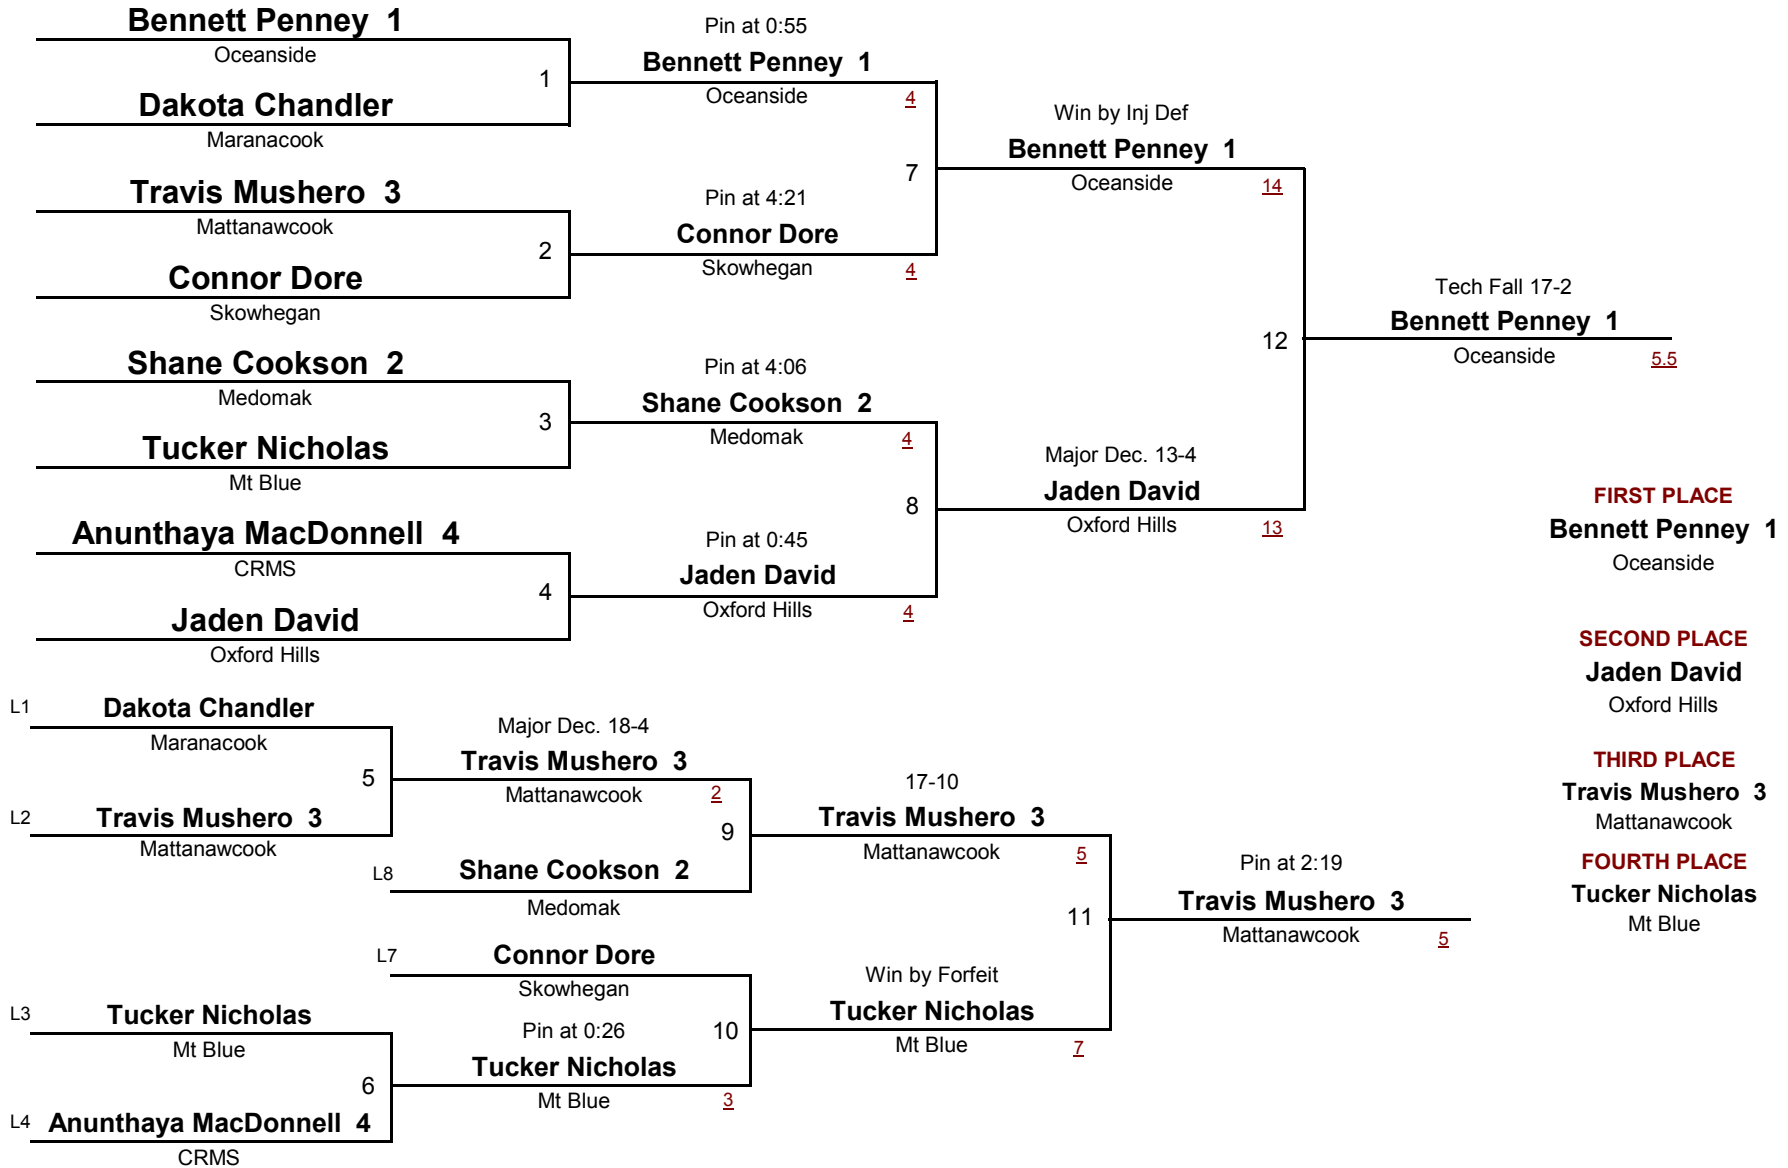

MIDDLE SCHOOL

105

2015 PTWL Championships

DIVISION

WEIGHT

March 28, 2015

MIDDLE SCHOOL

111