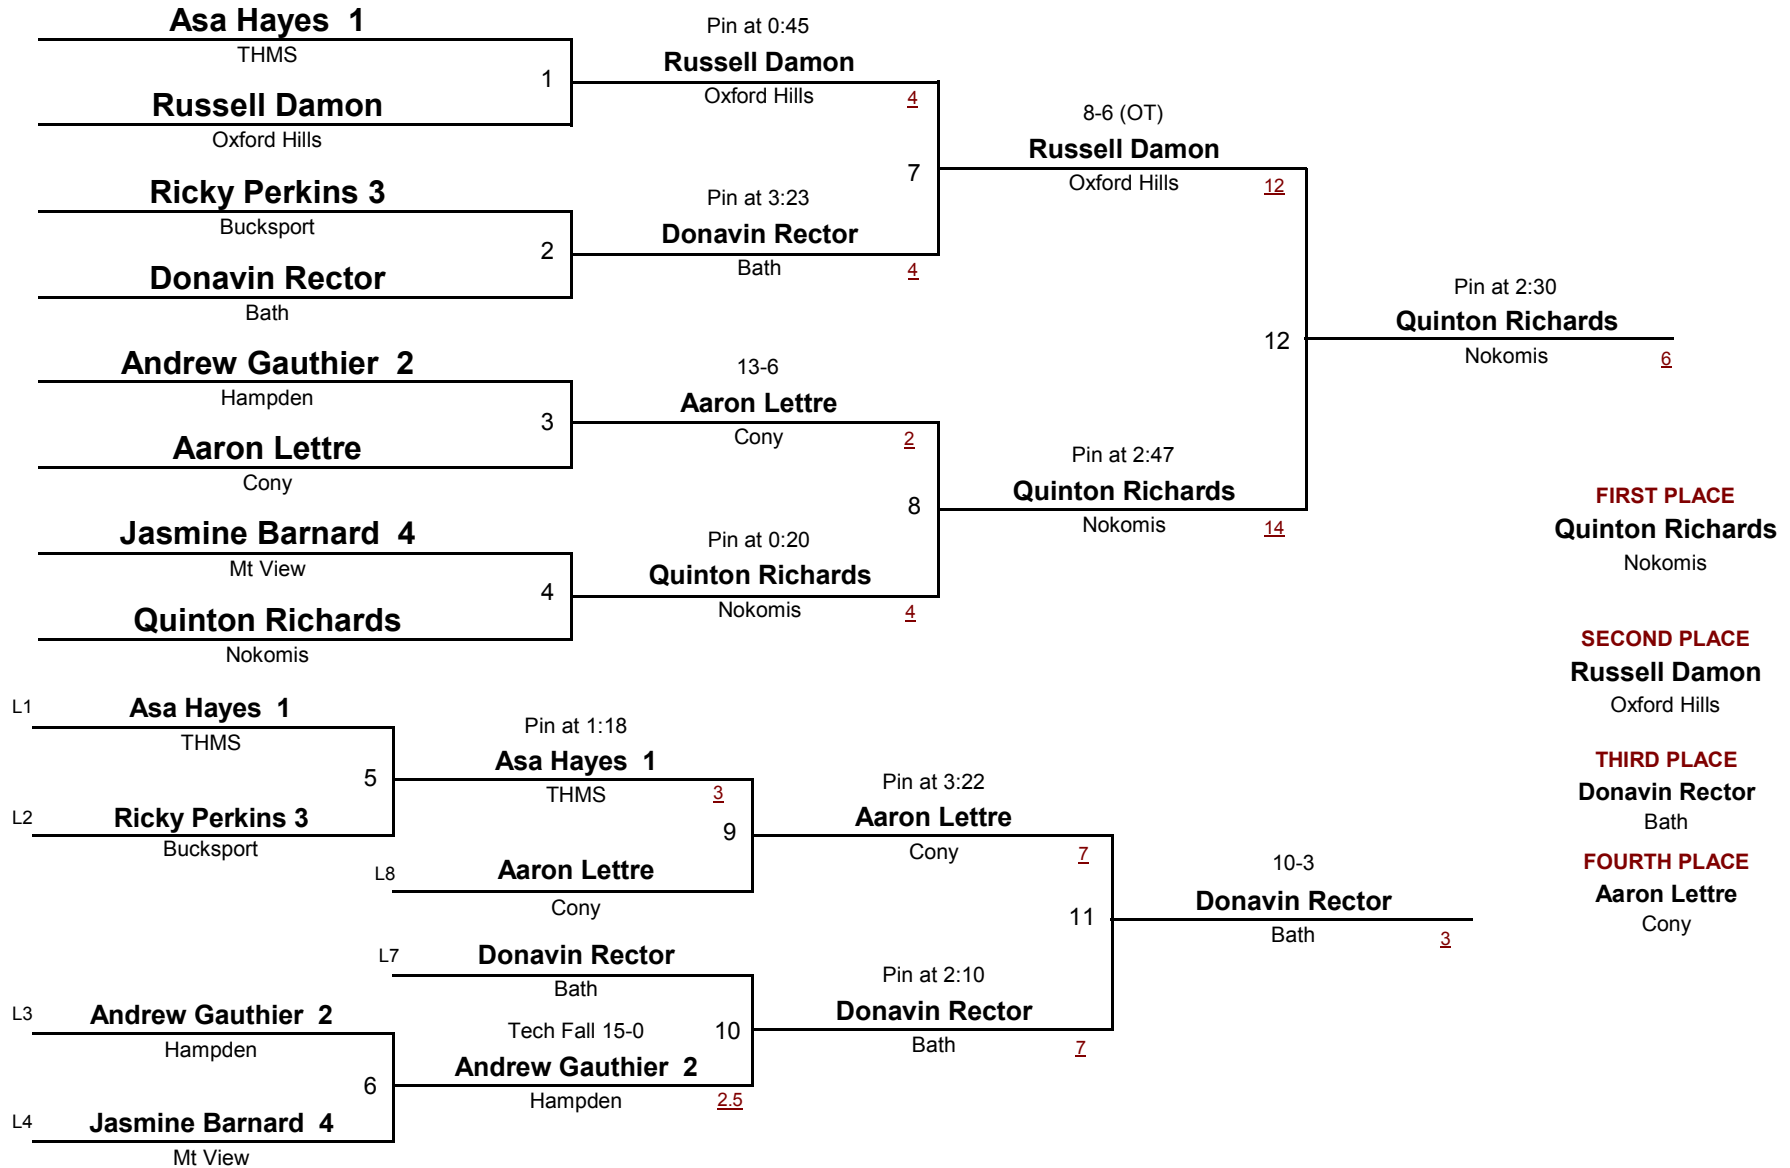

MIDDLE SCHOOL

DIVISION

130

WEIGHT

2015 PTWL Championships

March 28, 2015

MIDDLE SCHOOL

DIVISION