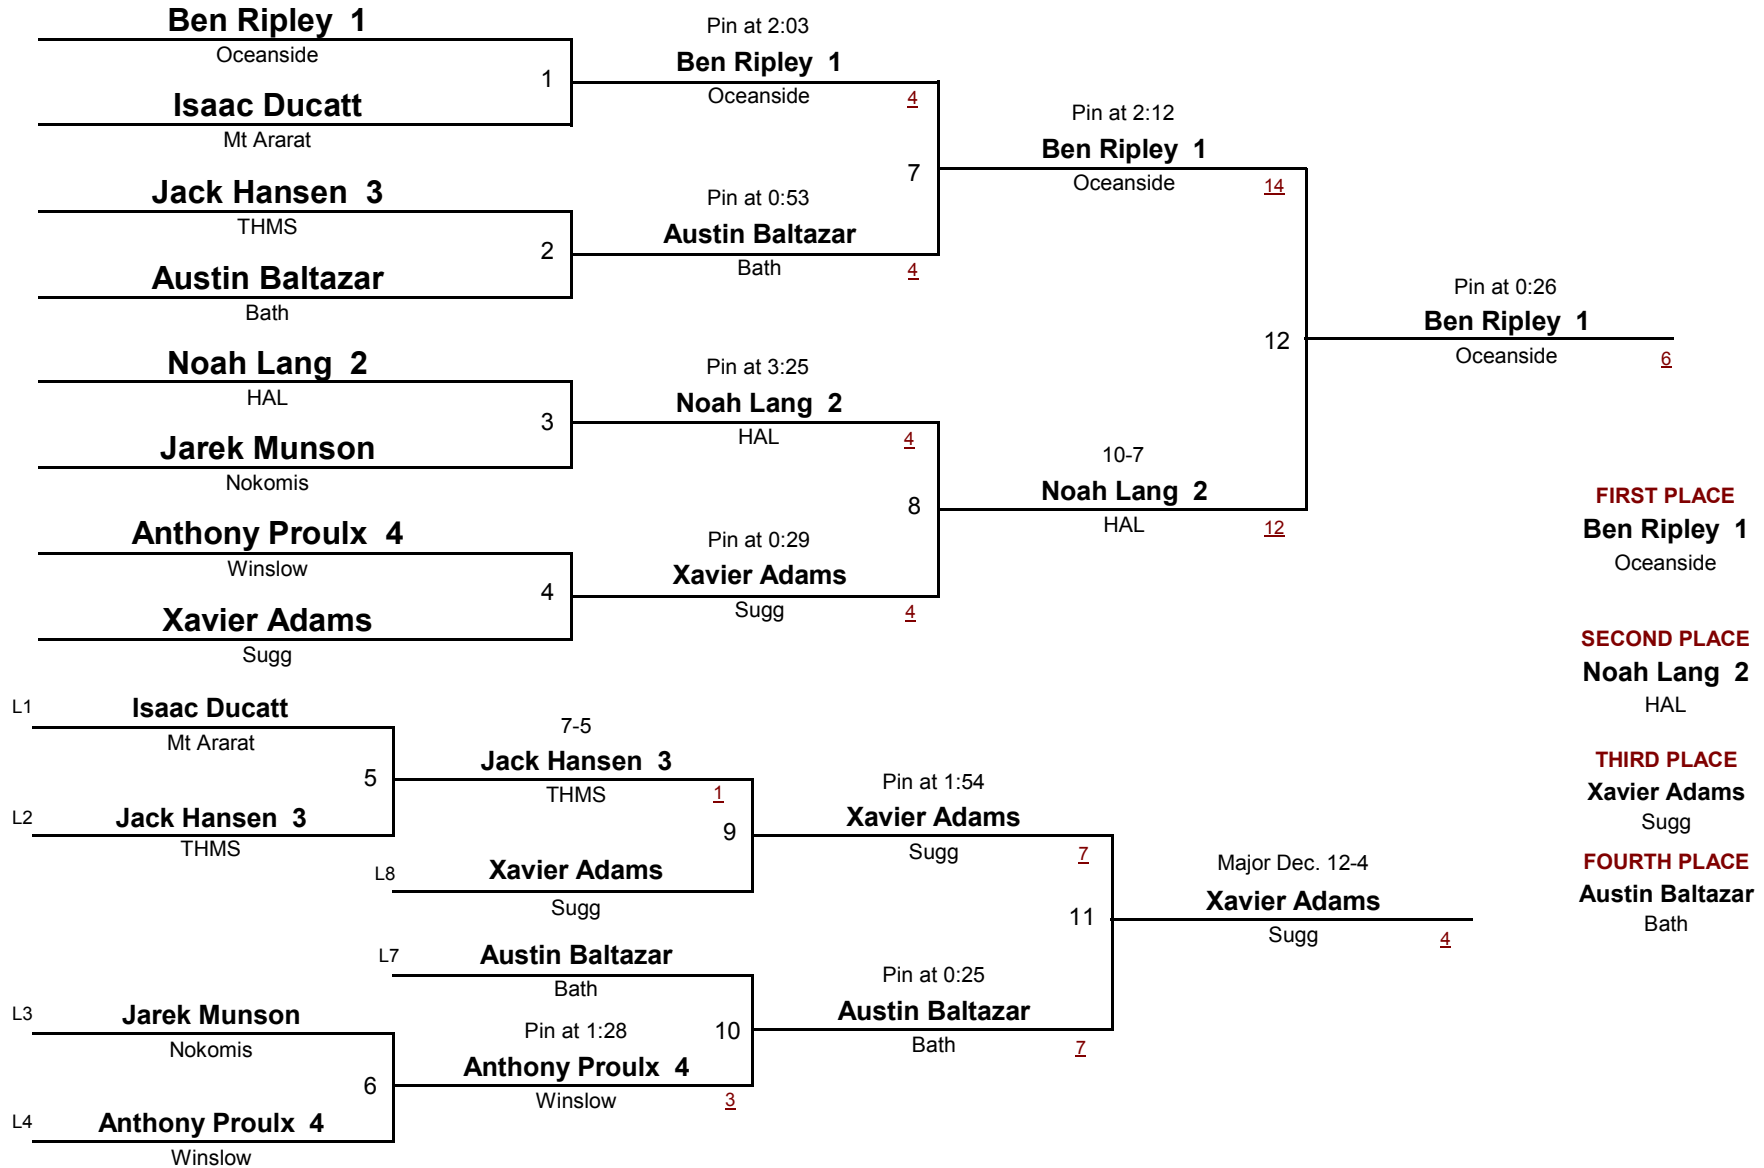

MIDDLE SCHOOL

DIVISION

117

WEIGHT

2015 PTWL Championships

March 28, 2015