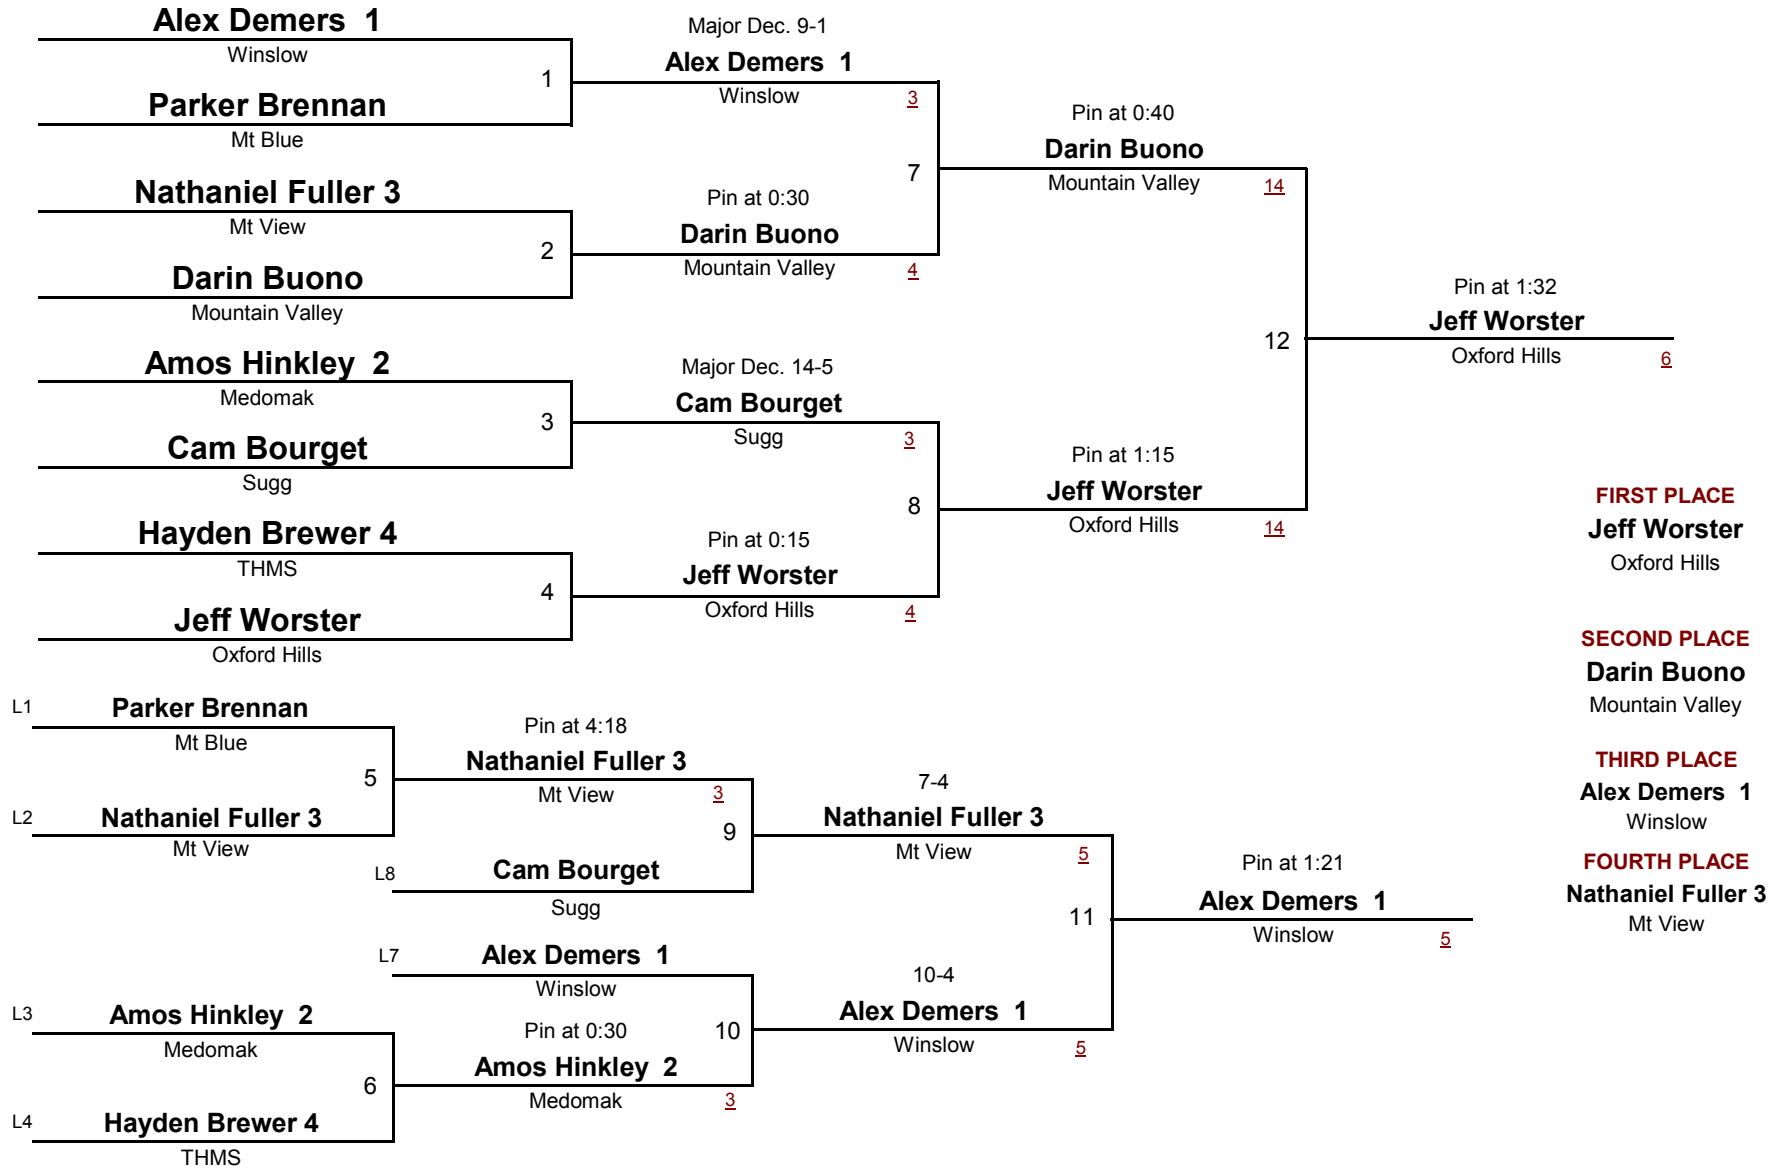

MIDDLE SCHOOL

DIVISION

170

WEIGHT

2015 PTWL Championships

March 28, 2015

MIDDLE SCHOOL

DIVISION