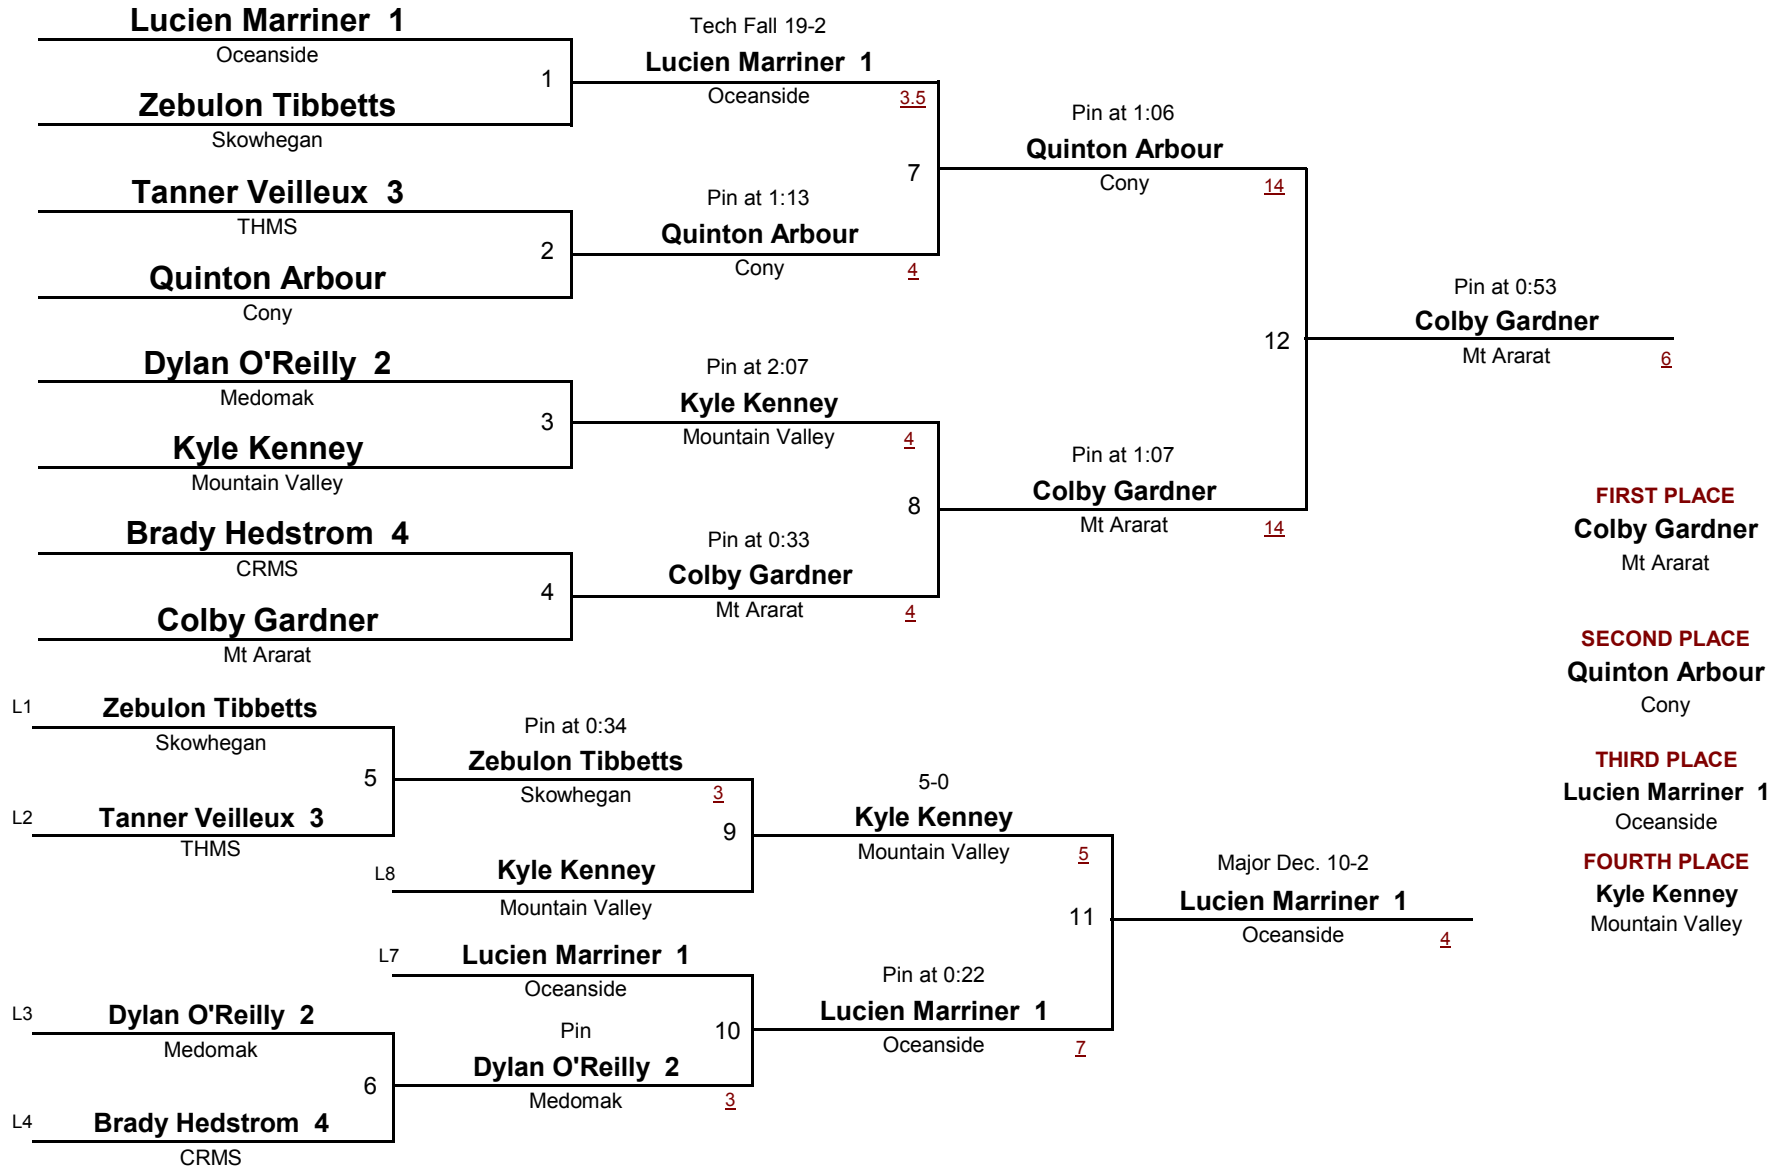

MIDDLE SCHOOL

DIVISION

145

WEIGHT

2015 PTWL Championships

March 28, 2015