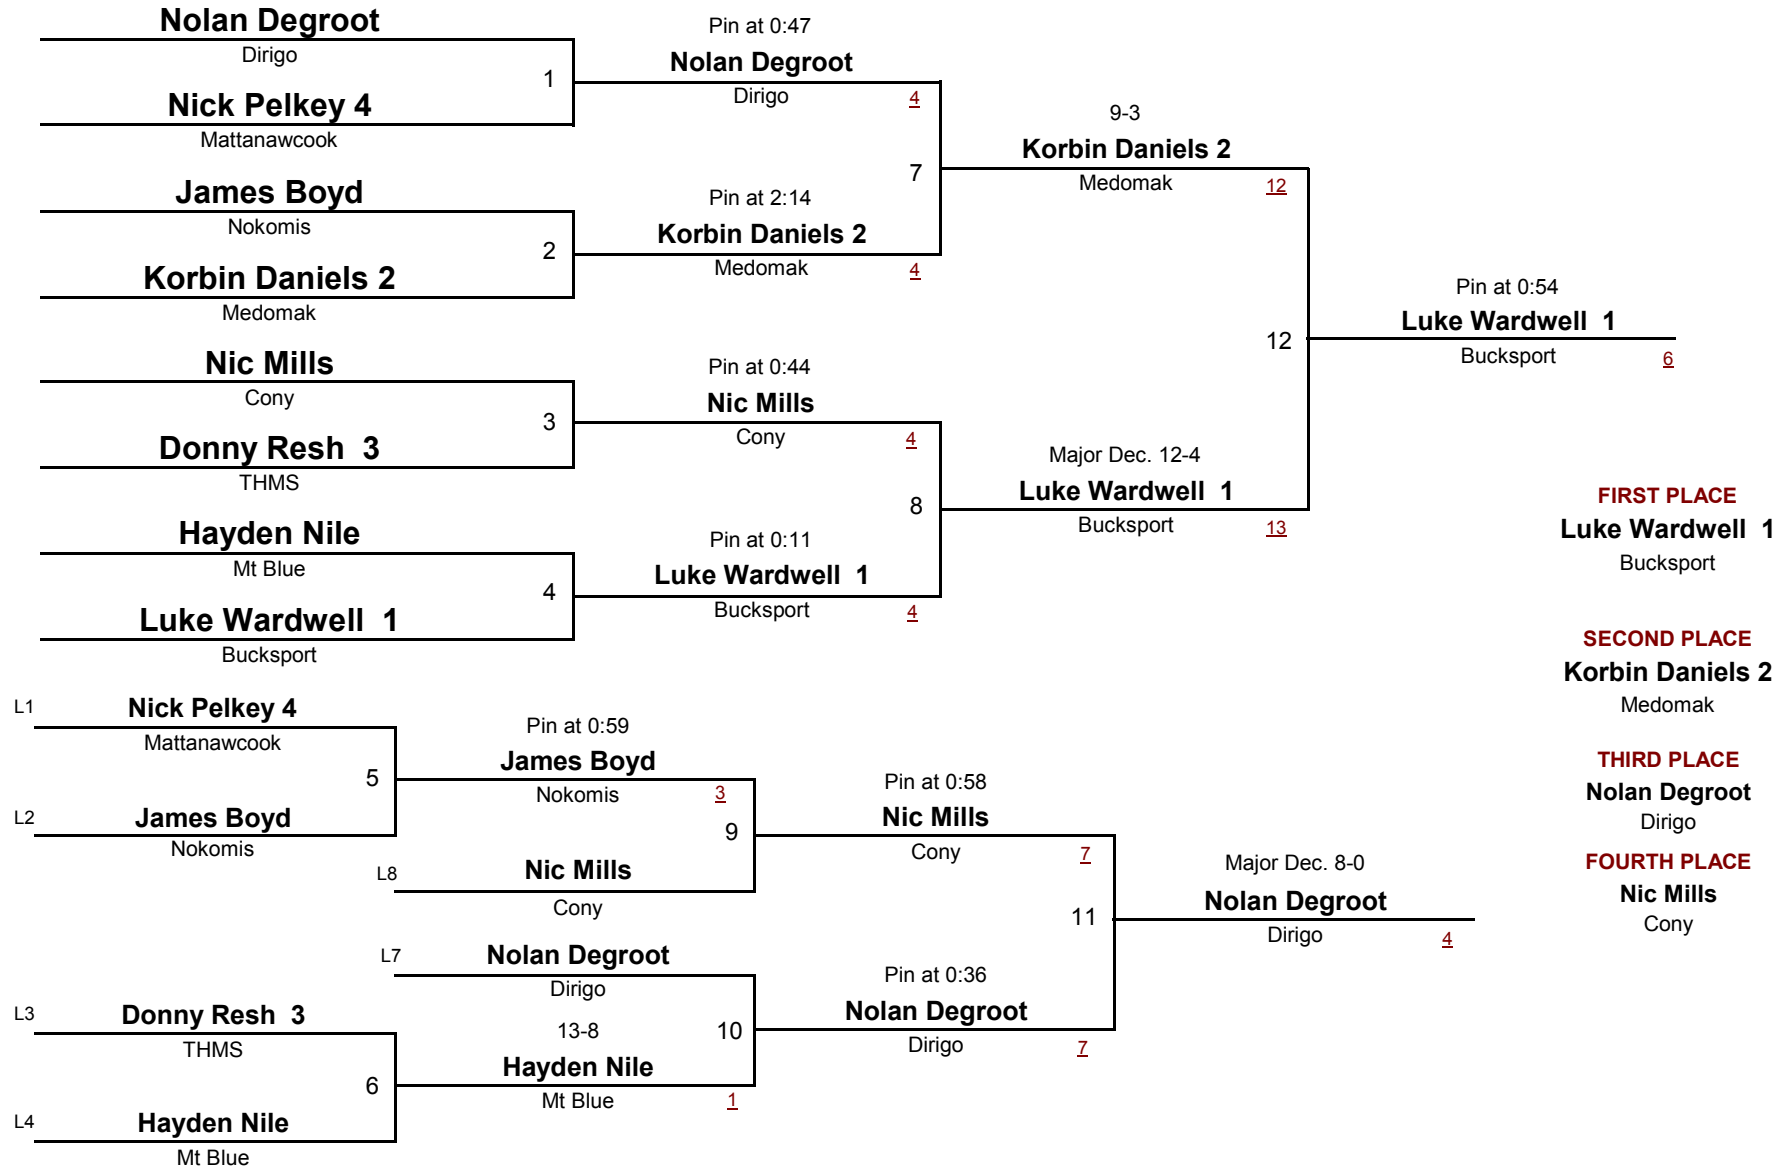

2015 PTWL Championships

March 28, 2015

MIDDLE SCHOOL

DIVISION

155

WEIGHT

2015 PTWL Championships

March 28, 2015